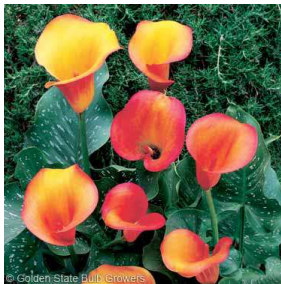

Height: 66 cm Width: 0 cm

☀️ ☉ Zone

**CALADIUM Jumbo White Queen**

*Caladium*

Large white leaves with dark green borders and red veins. Makes an impact in any garden setting.

Flowering Period:

Height: 60 cm Width: 0 cm

☀️ ☉ Zone

**CALLA Crystal Blush**

*Calla Lily*

Produces numerous, long lasting white flowers that develop a pale pink blush. Excellent cut flower.

Flowering Period: Summer

Height: 40 cm Width: 0 cm

☀️ ✂️ Zone 9a

**CALLA Flame**

*Calla Lily*

Yellow-red cupped flowers burn a deeper red as they age. Leaves are dark green with white spots.

Flowering Period: Summer

Height: 65 cm Width: 0 cm

☀️ ☉ ✂️ Zone 9a

**CALLA Garnet Glow**