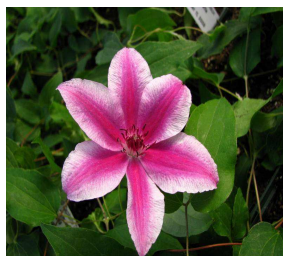

### Clematis

**CLEMATIS Capitaine Thuilleaux**  
*Clematis Capitaine Thuilleaux*  
 Large, lightly scented, pale pink flowers have a thick strawberry pink stripe in the center of each petal.

Flowering Period: May-July  
 Height: 0 cm Width: 0 cm

☀️ Zone 4a

**CLEMATIS Dr. Ruppel**  
*Clematis Dr. Ruppel*  
 Deciduous climber. Large 12cm wide summer flowers are borne on sideshoots growing from last year's shoots.

Flowering Period: May-sept  
 Height: 250 cm Width: 0 cm