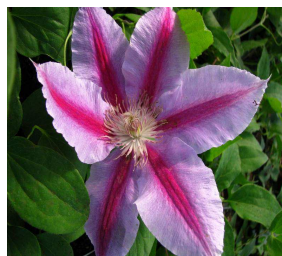

### Clematis

**CLEMATIS Capitaine Thuilleaux**  
*Clematis Capitaine Thuilleaux*  
 Large, lightly scented, pale pink flowers have a thick strawberry pink stripe in the center of each petal.

Flowering Period: May-July  
 Height: 0 cm Width: 0 cm

☀️ Zone 4a

**CLEMATIS Dr. Ruppel**  
*Clematis Dr. Ruppel*  
 Deciduous climber. Large 12cm wide summer flowers are borne on sideshoots growing from last year's shoots.

Flowering Period: May-sept  
 Height: 250 cm Width: 0 cm