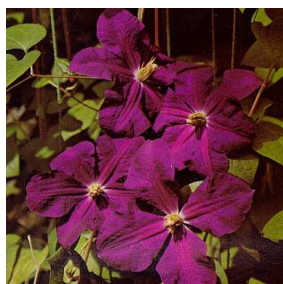

CLEMATIS Jackmanii
Clematis Jackmanii
Medium deep violet purple flowers. Flowers from mid to late summer. Plant in any location. Prune: Hard.

Flowering Period: July-Aug
Height: 300 cm Width: 150 cm

☀️ ☉ Zone 2a